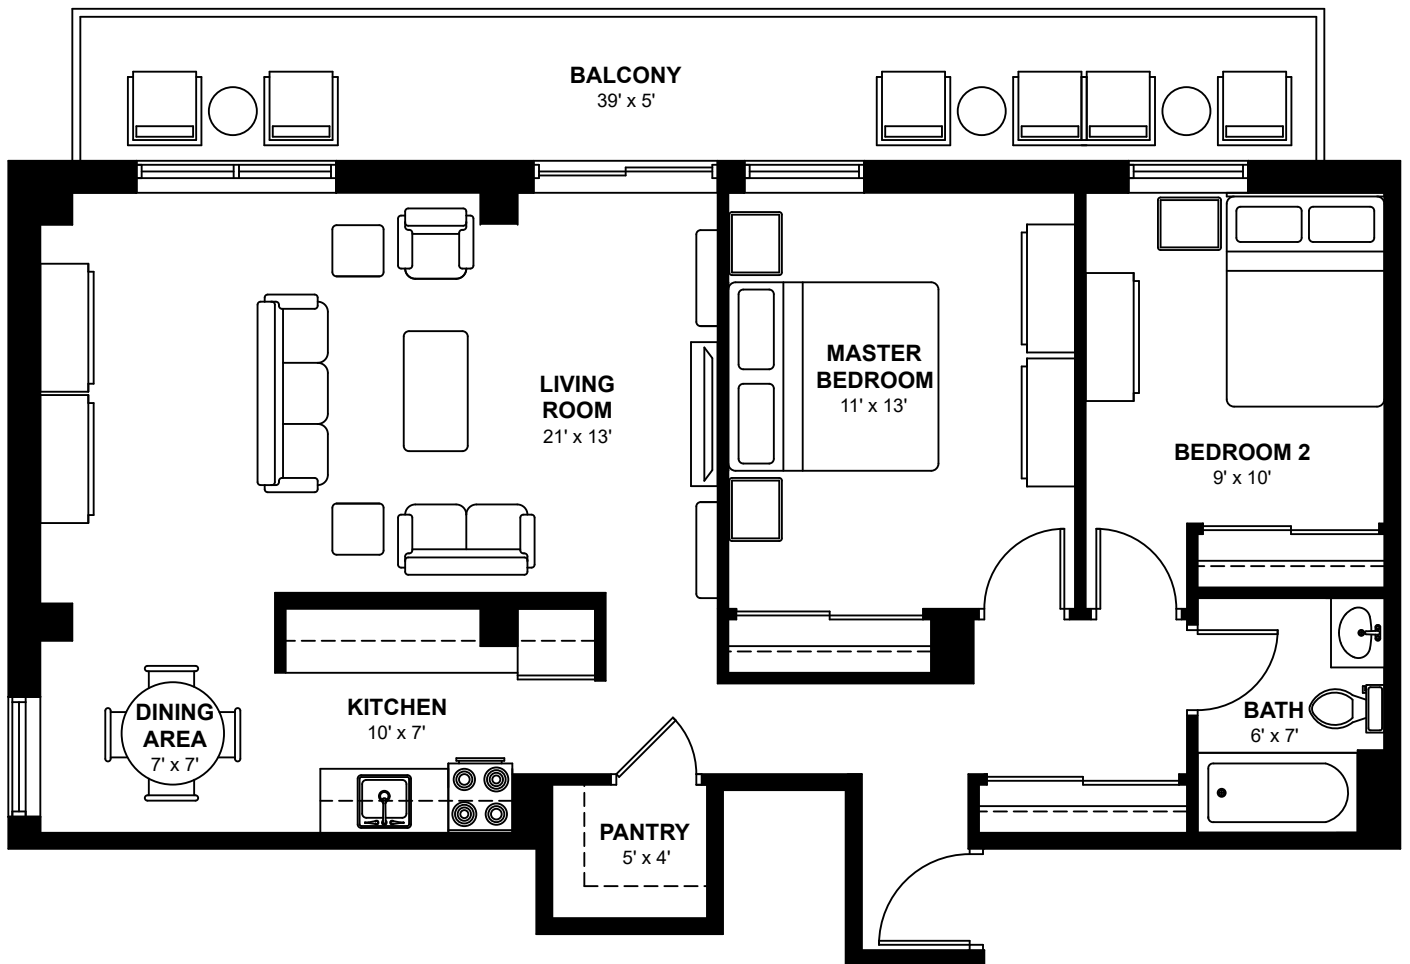

THE LANCASTER

10025 115th St NW, Edmonton

Two Bedroom Apartments

Approximately 868 sq. ft.

These floor plans are representative only. All dimensions are approximate.